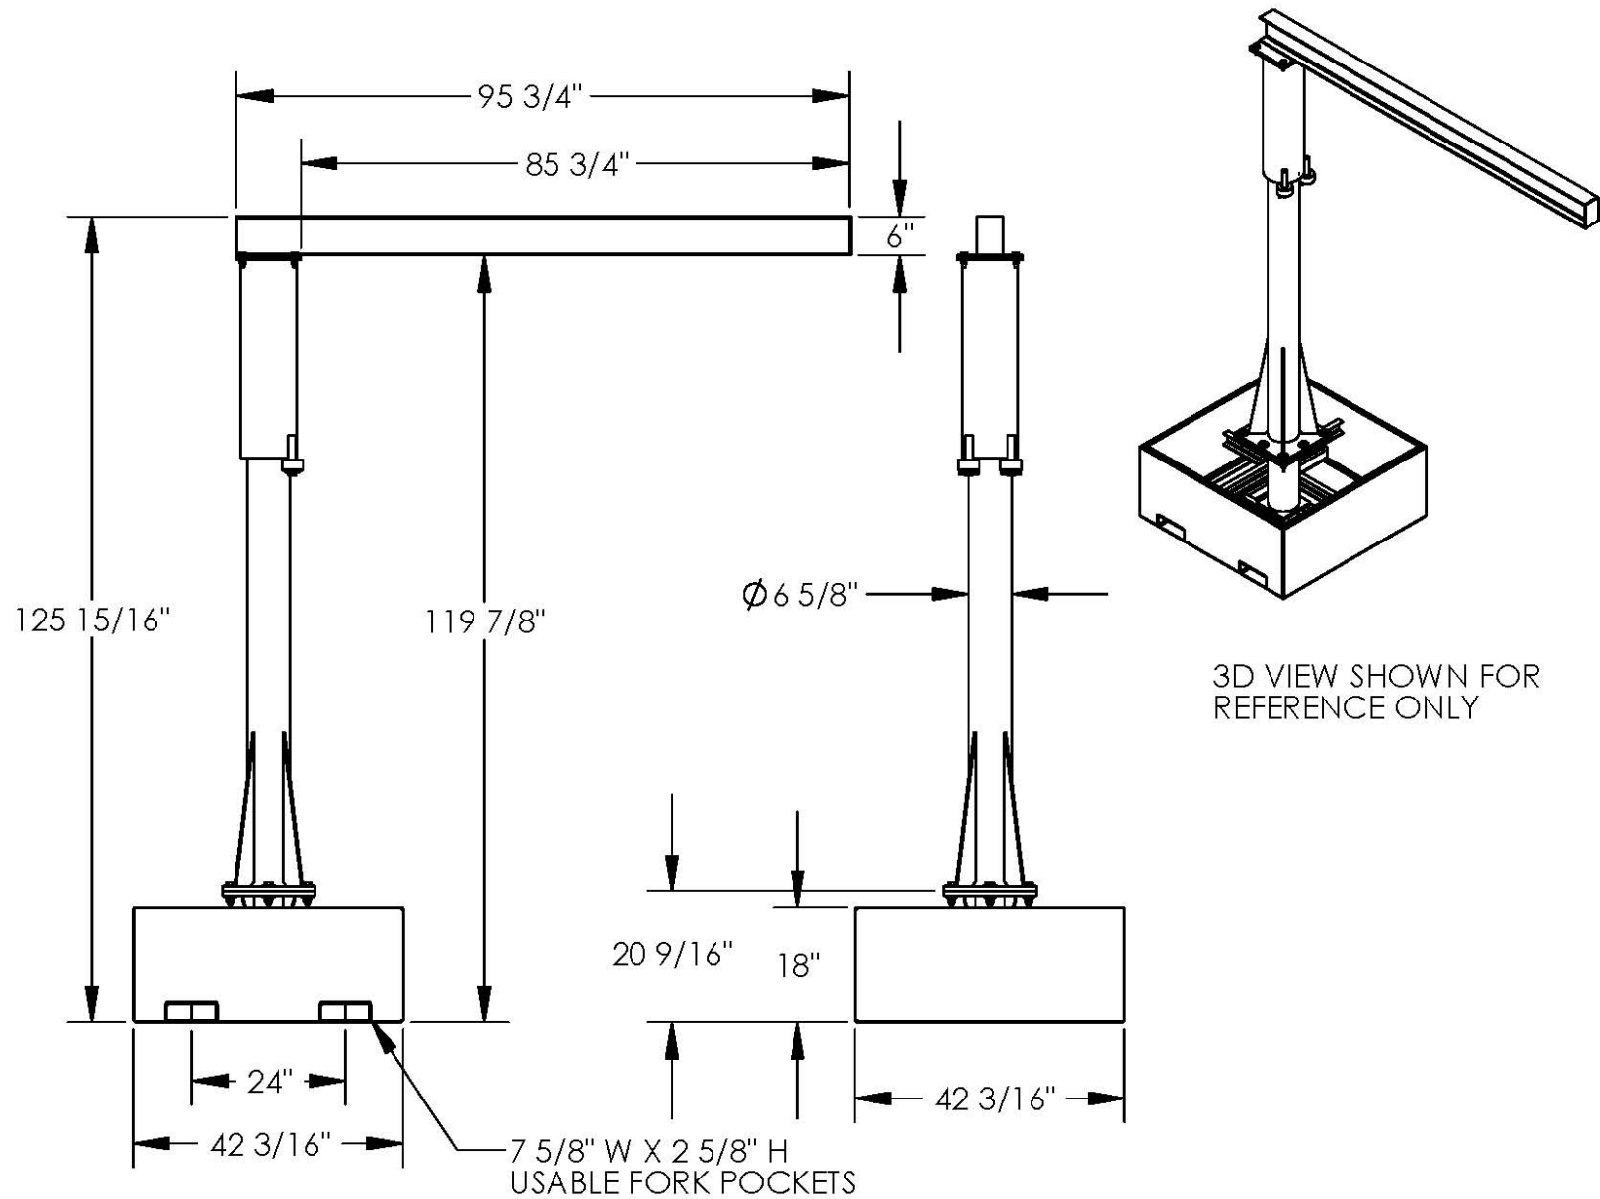

PORTABLE JIB CRANE - JIB-CB-50-8-10

APPROX WEIGHT: 783.68 lbs.
DOES NOT INCLUDE WEIGHT OF POWER OR PACKAGING!!!

ANY ADDITIONS, DELETIONS, OR OMISSIONS MUST BE CORRECTED ON THIS DRAWING AS THIS DRAWING WILL BE CONSIDERED ALL INCLUSIVE

ALL GRAPHICS PROVIDED ARE FOR REFERENCE ONLY. IF CERTAIN DIMENSIONS ARE CRITICAL PLEASE VERIFY THOSE DIMENSIONS WITH YOUR SALESPERSON