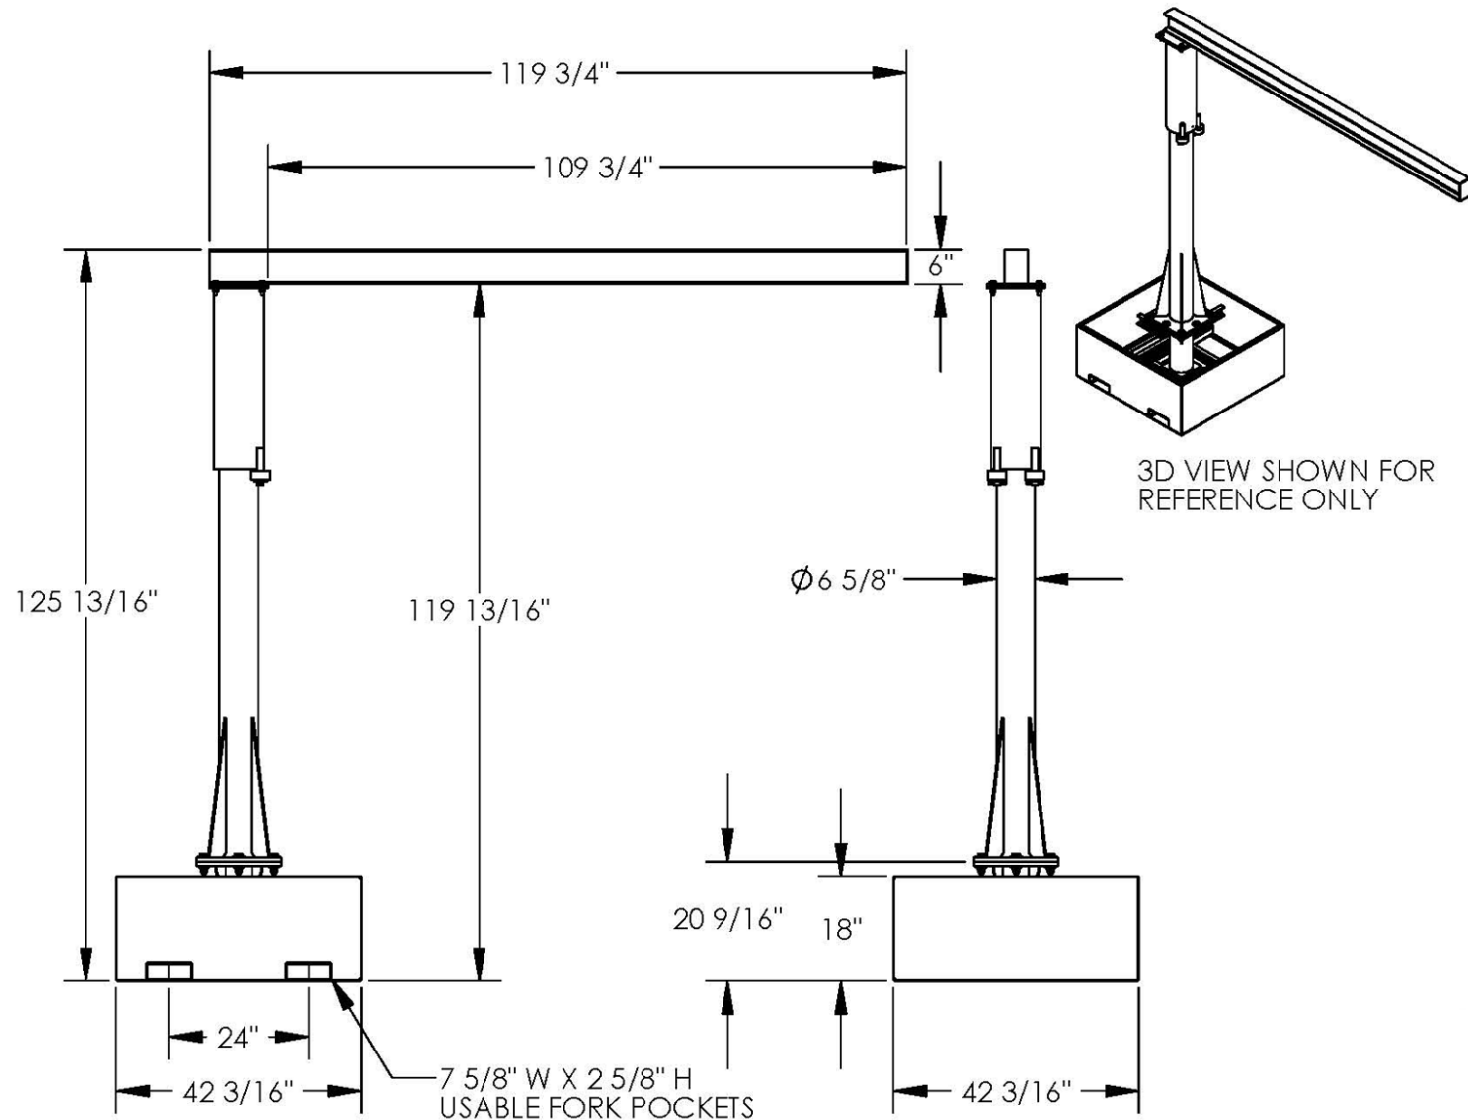

PORTABLE JIB CRANE - JIB-CB-25-10-10 APPROX WEIGHT: 807.86 lbs.
 DOES NOT INCLUDE WEIGHT OF POWER OR PACKAGING!!!

ANY ADDITIONS, DELETIONS, OR OMISSIONS MUST BE CORRECTED ON THIS DRAWING AS THIS DRAWING WILL BE CONSIDERED ALL INCLUSIVE

ALL GRAPHICS PROVIDED ARE FOR REFERENCE ONLY. IF CERTAIN DIMENSIONS ARE CRITICAL PLEASE VERIFY THOSE DIMENSIONS WITH YOUR SALESPERSON